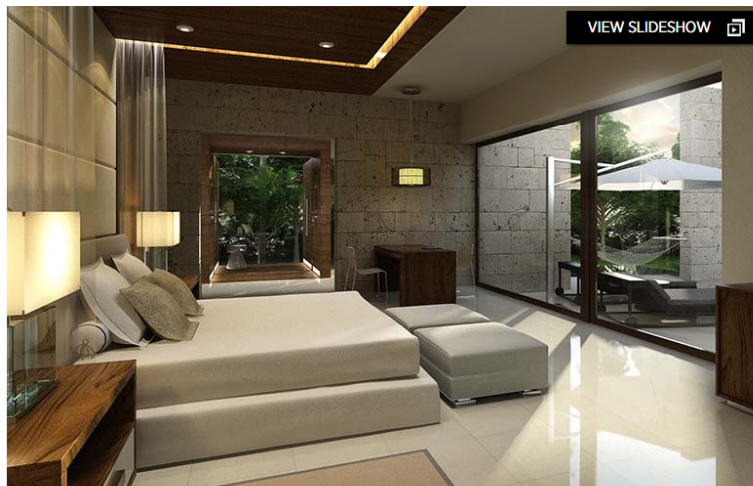

## The 12 Most Anticipated Hotel Openings of 2016 [SLIDESHOW]

[VIEW SLIDESHOW](#)

Jackie Caradonio and Jennifer Ashton Ryan

JANUARY 17, 2016

RobbReport.com presents 12 hotels that we have been impatiently anticipating. Spanning the globe from Earth's little-known corners to its biggest and brightest cities, each new accommodation promises to be among the world's elite.

## Yucatán Peninsula, Mexico: Chablé

When limestone collapses around a sinkhole, networks of groundwater beneath are suddenly exposed. These cenotes, as they are called, were sacred places to Mayan communities living on Mexico's Yucatán Peninsula. **Chablé** opens in May, featuring a destination spa built upon one such sacred ground. Guests will stay in either one of 38 expansive pool villas or one of two three-bedroom presidential suites; or, they may opt to stay in the restored 19th-century hacienda for easy access to Mayan-inspired treatments at the spa. The spa itself will feature nine treatment rooms that seem to float among the waters and massive rock formations. Chablé's organic garden will supply fresh ingredients for most of the resort's cuisine, save for the contents of one more-modern sacred space: a cellar housing the world's largest tequila collection. ([chableresort.com](http://chableresort.com))